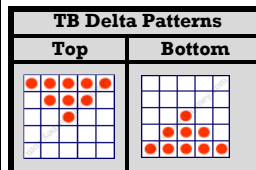

PRICES	
Early Birds Book	$ 5.00
3 Card Regular Pack - (Reg Games)	$ 5.00
9 Card Regular Pack - (Reg Games)	$ 12.00
18 Card Regular Pack - (Reg Games)	$ 18.00
3 Card Specials Pack - (Specials)	$ 6.00
No Bonus Packs for 6 & 10 x $1,000 Sessions	
Computer Pack-(3 Cards Early Birds, 27 Cards Regular, 6 Cards Regular Specials)	$ 25.00
Large Computer-(3 Cards Early Birds, 54 Cards Regular, 9 Cards Regular Specials)	$ 35.00
The SPECIALS Listed Below are NOT Included in the Regular Admission Packs	
Blue, Orange, Green, Gray, Pink, White $1.00 Each	

Following Specials are NOT Included in Any Pack and Must be Purchased Separately	
Players Progressive Jackpot: $2.00 Each	
8-Ball Progressive: $1.00 Each	
Delta Triple 7's: $5.00 Each	
Delta Star Jackpot: $2.00 Each