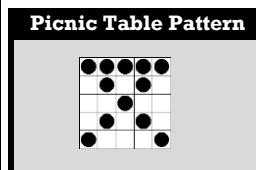

Triple 7's - Payout

Top 7's	$ 500.00
Middle 7's	$ 1,000.00
Bottom 7's	$ 750.00
Scattered 7's	$ 250.00