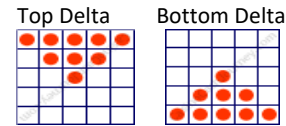

Regular Games		
1	Regular Line or 4 Corners	\$ 250.00
2	Crazy Letter "L"	\$ 250.00
3	Regular Line or 4 Corners	\$ 250.00
4	Center Cross	\$ 250.00
5	Blue Special - Block of 9	\$1,000.00
6	2 Lines	\$ 250.00
7	Regular Line or 4 Corners	\$ 250.00
8	Orange Special - Top or Bottom Delta (If more than 1 winner, than you receive 1 share of the Delta prize level that you won.)	\$ 1,000.00
9	Crazy Letter "T"	\$ 250.00
10	Green Special - 7 or 11	\$ 1,000.00
11	SUPER JACKPOT	
	Full Card in Designated # Purple Card	\$ 5,000.00
	Consolation Full Card	\$ 500.00

*****INTERMISSION*****

12	Either/Or	\$ 100.00
13	Rotating Double Postage Stamps	\$ 250.00
14	Grey Special - Letter "X"	\$ 1,000.00
15	3 Lines	\$ 250.00
16	8-Ball Progressive	
	Full Card 20 calls or less	Wins Jackpot
	Consolation Full Card 21 calls or more	\$ 500.00
17	Regular Line or 4 Corners	\$ 250.00
18	Triple 7's (leveled payouts) Not In Pack	Leveled---->
19	Regular Line or 4 Corners	\$ 250.00
20	Pink Special - Crazy Kite	\$ 1,000.00
21	Regular Line or 4 Corners	\$ 250.00
22	Progressive Jackpot	
	Full Card in Designated #	Wins Jackpot
	Consolation Full Card	\$ 500.00
23	White Special - Picnic Table	\$ 1,000.00

***The Specials Listed Below are NOT included in the Regular admission packs**
Blue, Orange, Green, Gray, Pink, White \$1.00ea
Either Or / 8-Ball Progressive: \$1.00 each

Super Jackpot / Players Progressive: \$2.00 each
Triple 7's :\$5.00