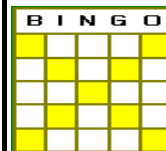

# Delta Bingo 227 Church Street 641-8811 Hotline 641-2133

Monday's Tuesday's & Friday's Only 6:45pm

Warm Ups		
4-2 Line Games	\$	50.00
Full Card	\$	300.00
1 line	\$	50.00
2 lines	\$	50.00
1 line	\$	50.00
2 lines	\$	50.00
Letter "X" 	\$	500.00
<b>Super Jackpot with a Twist \$2.00 each</b> <i>Our Designated number freezes at 56</i>		
One Line	\$	50.00
Letter "X"	\$	50.00
Full Card Designated # or less	\$	3,000.00
Consolation Full Card	\$	400.00
1 line	\$	50.00
2 lines	\$	50.00
Rotating "L" 	\$	500.00
1 line	\$	50.00
2 lines	\$	50.00
Rotating "T" 	\$	500.00
Peoples Choice \$2.00 each		
2 lines 	\$	50.00
Full Card 80/20 split max 	\$	1,400.00

### Delta Bingo Money Tree

2 lines- 25% of prize to a max	\$	50.00
Full Card in designated # or less up to \$15,000.00		1st Money Tree Jackpot
Full Card Consolation		25 % of Sales less line prize

Beginning at 48 #, and growing to a cap of \$15, 000.00, at which time a 2nd money tree will grow, and for each \$5,000.00 accumulated the designated # in the first jackpot will increase by one number.  
Max of Three money trees, and only one pot will be won at one time.